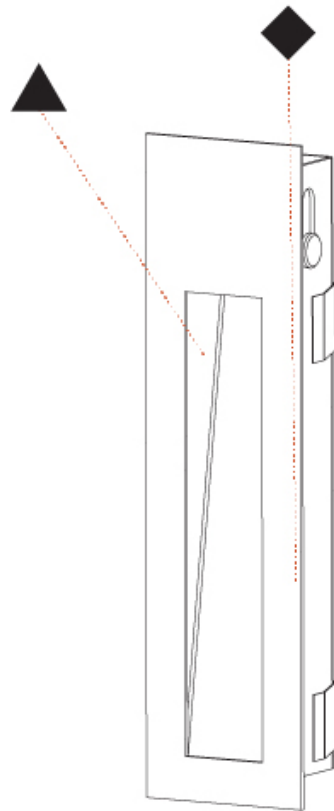

#### PHYSICAL

Shape: Rectangle
Width (mm): 40
Width (in): 1 9/16
Height (mm): 150
Depth (mm): 26
Height (in): 5 7/8
Depth (in): 1
Ceiling Thickness (mm): 10 / 12 / 15
Ceiling Thickness (in): 3/8 or 1/2 or 9/16
Min. Recessing Depth (mm): 30
Min. Recessing Depth (in): 1 3/16
Light Distribution: Asymmetric
Weight (kg): 0.21
Weight (lbs): 0.46
Screws: No visible screws
Fixture Finish: SSR / BKV / CWI / CRY / HAB / LAG / UFT / ITA / RUA / RUR / MIC / FTG / MYG / TWT / LOD / PUS / FRO / FUP / KIA / POP / BLS / SPG / MEY / GOH / GUM / CHC / COM / ABZ / JAG / OBR / MOS / ROR
Fixture Material: Aluminum
Cut-out Measurements: 140mm / 5 1/2" x 34mm / 1 5/16"

## DELIGHT STRING WIDE RECESSED

A35698-

PROJECT

TYPE

SPECIFIER

QUANTITY

DATE

A

#### PHYSICAL

Shape: Rectangle
Length (mm): 250
Length (in): 9 <sup>13</sup> / <sub>16</sub>
Width (mm): 40
Width (in): 1 <sup>9</sup> / <sub>16</sub>
Height (mm): 250
Depth (mm): 26
Height (in): 9 <sup>13</sup> / <sub>16</sub>
Depth (in): 1
Ceiling Thickness (mm): 10 / 12 / 15
Ceiling Thickness (in): 3/8 or 1/2 or 9/16
Min. Recessing Depth (mm): 30
Min. Recessing Depth (in): 1 <sup>3</sup> / <sub>16</sub>
Light Distribution: Asymmetric
Weight (kg): .83
Weight (lbs): 1.8
Fixture Finish: SSR / BKV / CWI / CRY / HAB / LAG / UFT / ITA / RUA / RUR / MIC / FTG / MYG / TWT / LOD / PUS / FRO / FUP / KIA / POP / BLS / SPG / MEY / GOH / GUM / CHC / COM / ABZ / JAG / OBR / MOS / ROR
Fixture Material: Aluminum
Cut-out Measurements: 240mm / 9 7/16" x 34mm / 1 5/16"