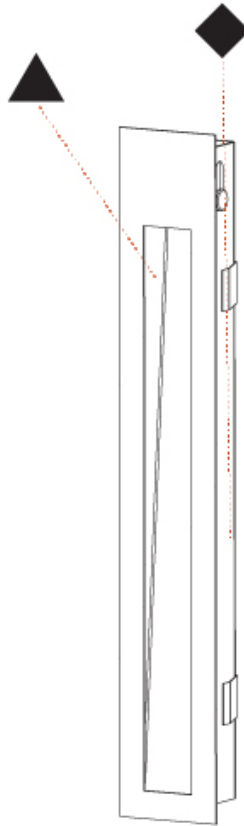

### A35698-

base number	Color	Finishes	Finishes
	Temperature	(Diamond)	(Triangle)

- To build a product code in our configurator select the specify button on the base model # product page
- To build a manual product code on this datasheet choose from the options listed below in blue font and add the suffix to the base model #

#### PHYSICAL

Shape: Rectangle
Width (mm): 40
Width (in): 1 9/16
Height (mm): 150
Depth (mm): 26
Height (in): 5 7/8
Depth (in): 1
Ceiling Thickness (mm): 10 / 12 / 15
Ceiling Thickness (in): 3/8 or 1/2 or 9/16
Min. Recessing Depth (mm): 30
Min. Recessing Depth (in): 1 3/16
Light Distribution: Asymmetric
Weight (kg): 0.21
Weight (lbs): 0.46
Screws: No visible screws
Fixture Finish: SSR / BKV / CWI / CRY / HAB / LAG / UFT / ITA / RUA / RUR / MIC / FTG / MYG / TWT / LOD / PUS / FRO / FUP / KIA / POP / BLS / SPG / MEY / GOH / GUM / CHC / COM / ABZ / JAG / OBR / MOS / ROR
Fixture Material: Aluminum
Cut-out Measurements: 140mm / 5 1/2" x 34mm / 1 5/16"

#### PHYSICAL

Shape: Rectangle
Length (mm): 250
Length (in): 9 <sup>13</sup> / <sub>16</sub>
Width (mm): 40
Width (in): 1 <sup>9</sup> / <sub>16</sub>
Height (mm): 250
Depth (mm): 26
Height (in): 9 <sup>13</sup> / <sub>16</sub>
Depth (in): 1
Ceiling Thickness (mm): 10 / 12 / 15
Ceiling Thickness (in): 3/8 or 1/2 or 9/16
Min. Recessing Depth (mm): 30
Min. Recessing Depth (in): 1 <sup>3</sup> / <sub>16</sub>
Light Distribution: Asymmetric
Weight (kg): .83
Weight (lbs): 1.8
Fixture Finish: SSR / BKV / CWI / CRY / HAB / LAG / UFT / ITA / RUA / RUR / MIC / FTG / MYG / TWT / LOD / PUS / FRO / FUP / KIA / POP / BLS / SPG / MEY / GOH / GUM / CHC / COM / ABZ / JAG / OBR / MOS / ROR
Fixture Material: Aluminum
Cut-out Measurements: 240mm / 9 7/16" x 34mm / 1 5/16"

## DELIGHT STRING WIDE RECESSED

A35699-

PROJECT

TYPE

SPECIFIER

QUANTITY

DATE

A